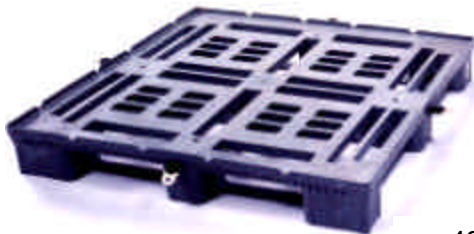

**TOP
VIEW**

48X40 pallet, 4-way entry
Available with or without lip
and anti slip

**BOTTOM
VIEW**

36X36 and 37X37 pallet, 4-way entry
Available with anti slip

24X40 pallet used for end of aisle display
and refrigerated rooms

**32X30
PALLET**

32x30 pallet available with
seat belts and top cap
Compatible with fastener totes

**32X30
TOP CAP**

**48X45
PALLET**

48X45 pallet available with
lip, seat belts and top cap

**48X45
TOP CAP**